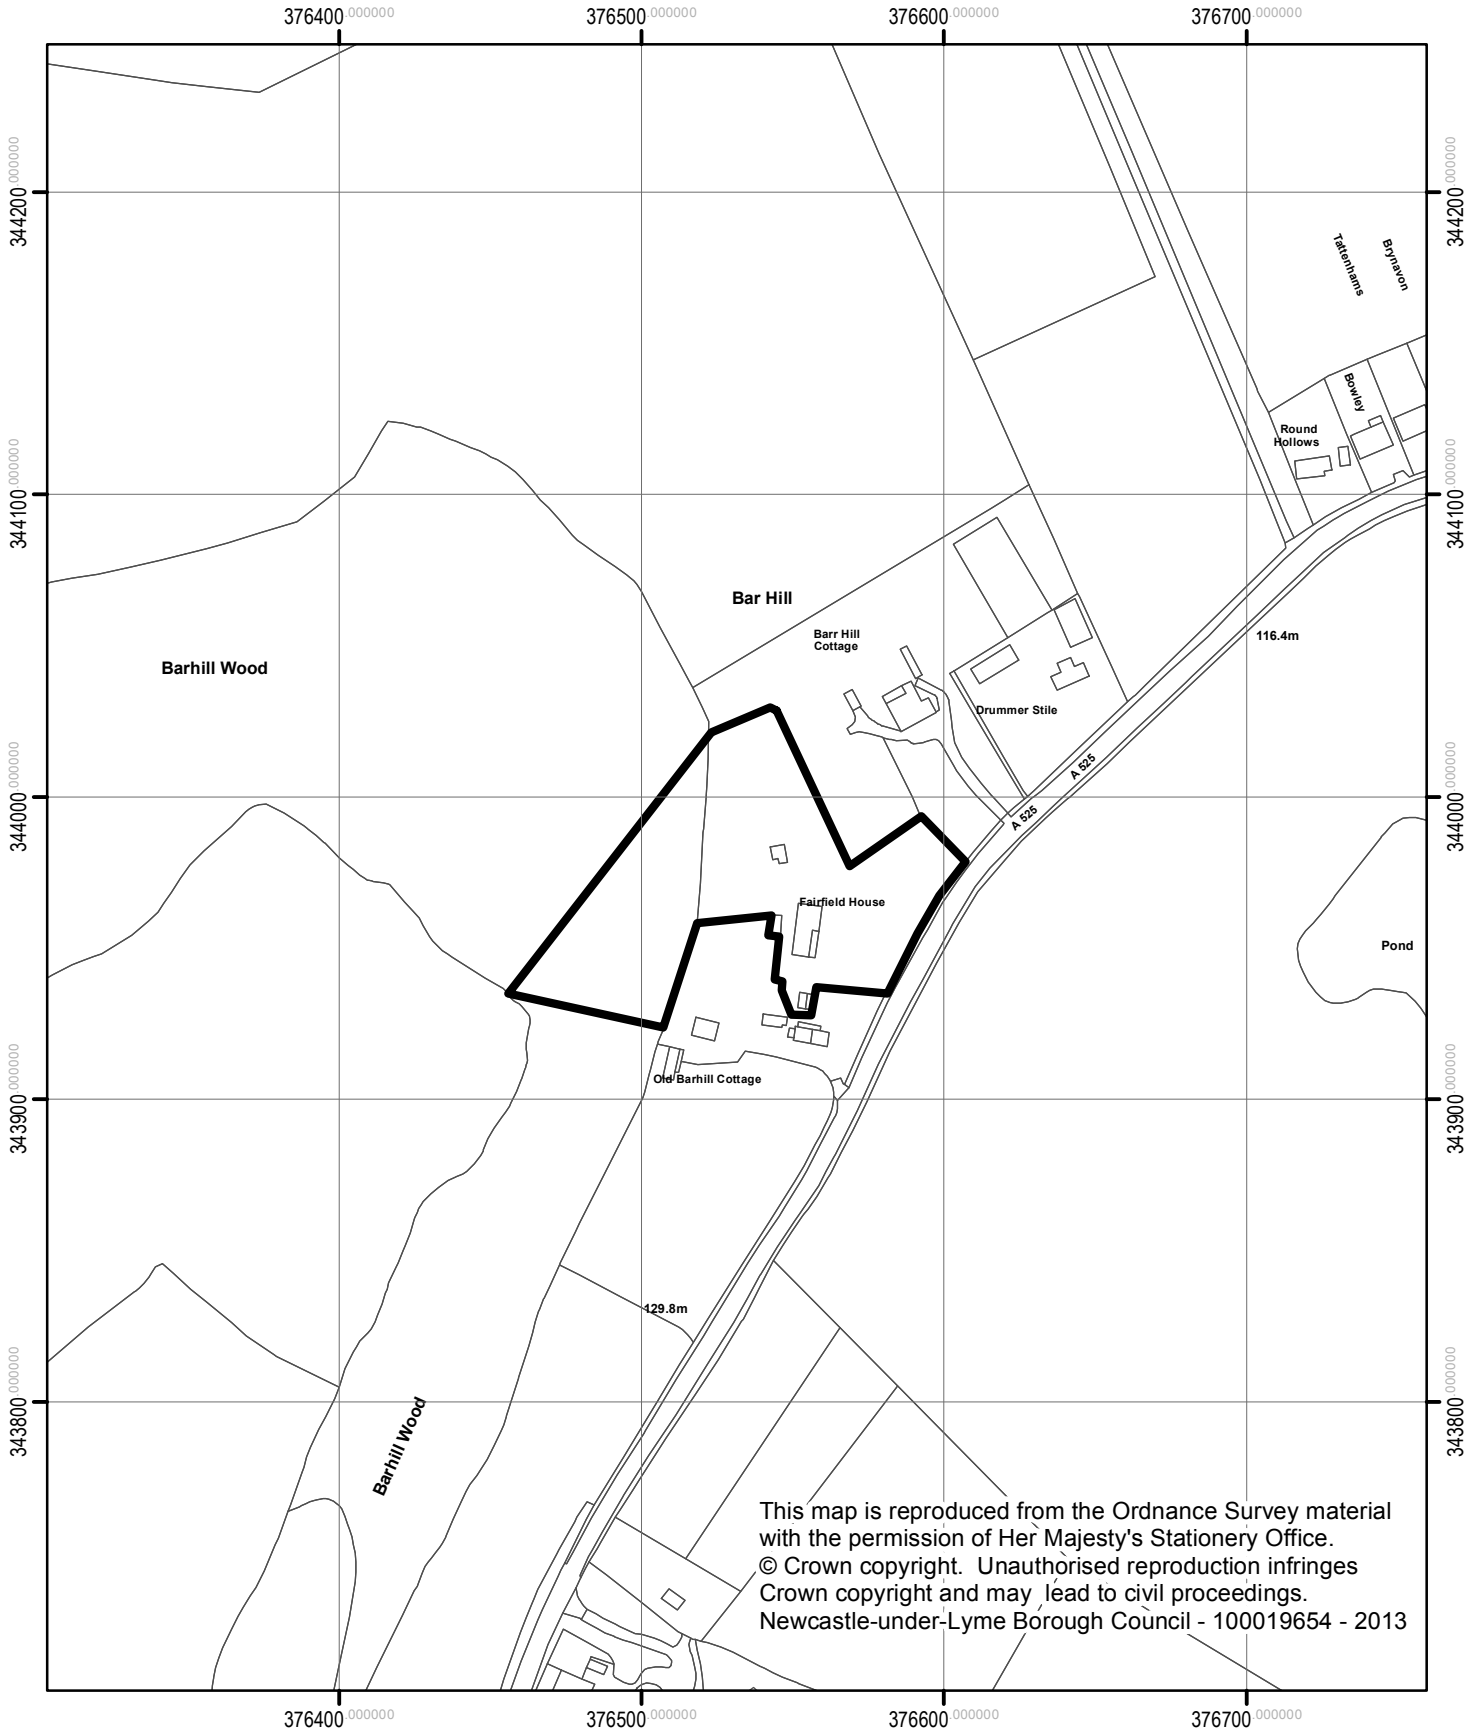

**17/00405/AAD
Fairfield House
Bar Hill Road
Onneley**

This map is reproduced from the Ordnance Survey material with the permission of Her Majesty's Stationery Office.
© Crown copyright. Unauthorised reproduction infringes Crown copyright and may lead to civil proceedings.
Newcastle-under-Lyme Borough Council - 100019654 - 2013